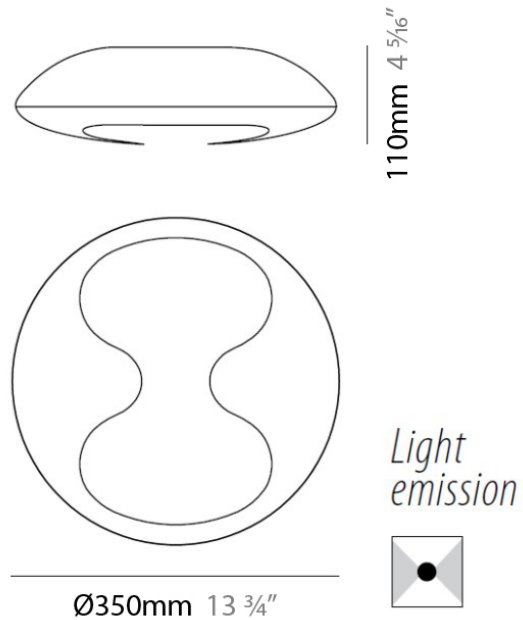

EIGHT SURFACE

D12077

PROJECT	_____
TYPE	_____
NOTES	_____
QUANTITY	_____
DATE	_____

GENERAL

Series: Eight
Division: Design
Mounting Type: Surface
Mounting Location: Ceiling
Subcategory: Ambient

PHYSICAL

Shape: Round
Diameter (mm): 350
Diameter (in): 13 3/4
Height (mm): 110
Height (in): 4 5/16
Light Distribution: Direct
Diffuser: Opal White Acrylic
Fixture Finish: Chrome
Fixture Material: Metal

ELECTRICAL

Number of Lamps: 2
Lamp Type: LED Retrofit / CFL
Lamp Shape: T4
Bulb Included: Bulb Not Included
Max. Wattage Per Lamp (W): 12 / 18
Lamp Base: G24-q2
Driver Included: Yes
Driver Location: Integrated
Driver Type: Ballast - Universal
Input Voltage (V): 120 - 277
Lamp Voltage (V): 120

LED

OPTICAL

RATINGS AND CERTIFICATIONS

Certified By: CSA Certified to UL and CSA Standards
IP rating: IP20